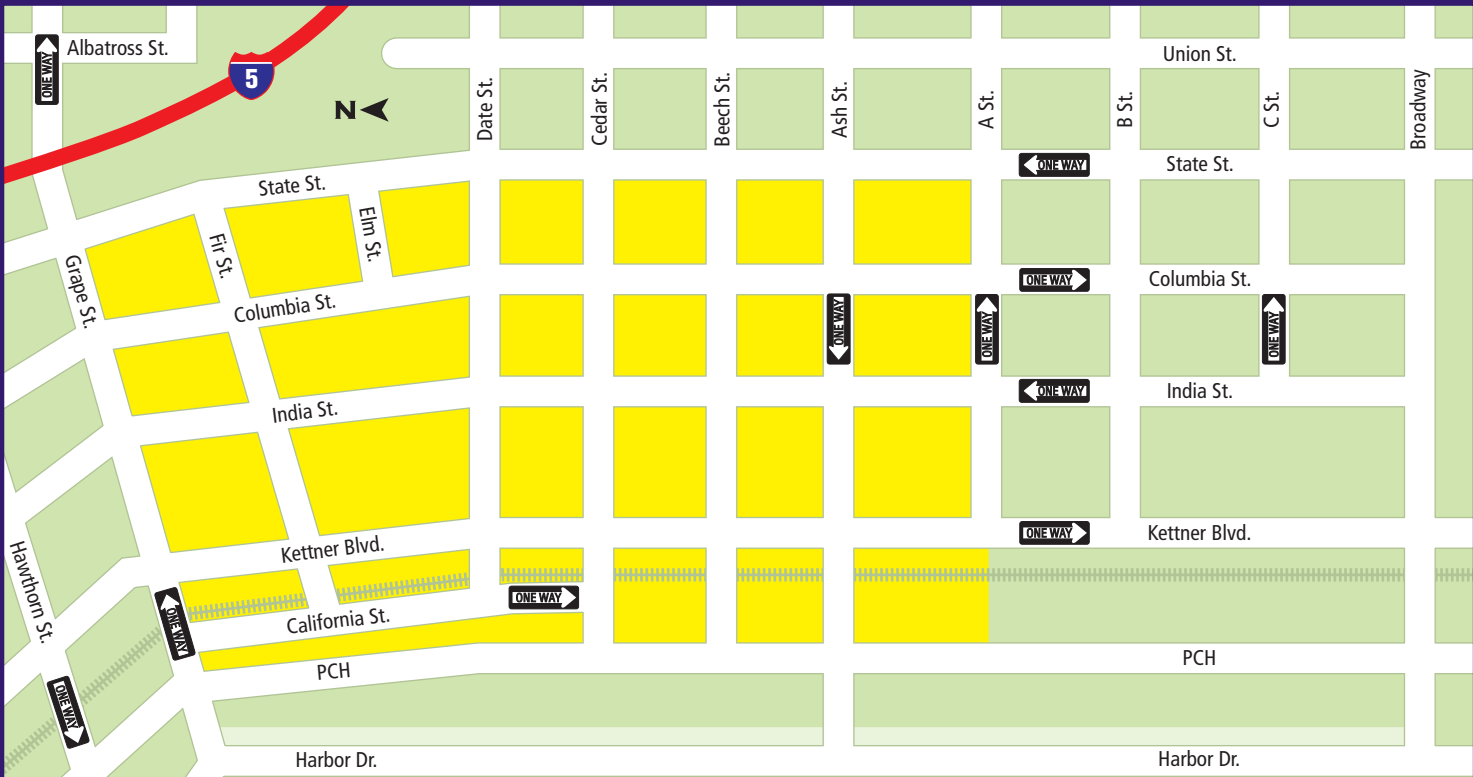

LITTLE ITALY MAP

LEGEND

- Little Italy
- The Marina
- Trolley/Coaster Route

SAN DIEGO BAY & THE MARINA

**CRUISE SHIP
TERMINAL**

**"B" STREET
PIER**

map not to scale